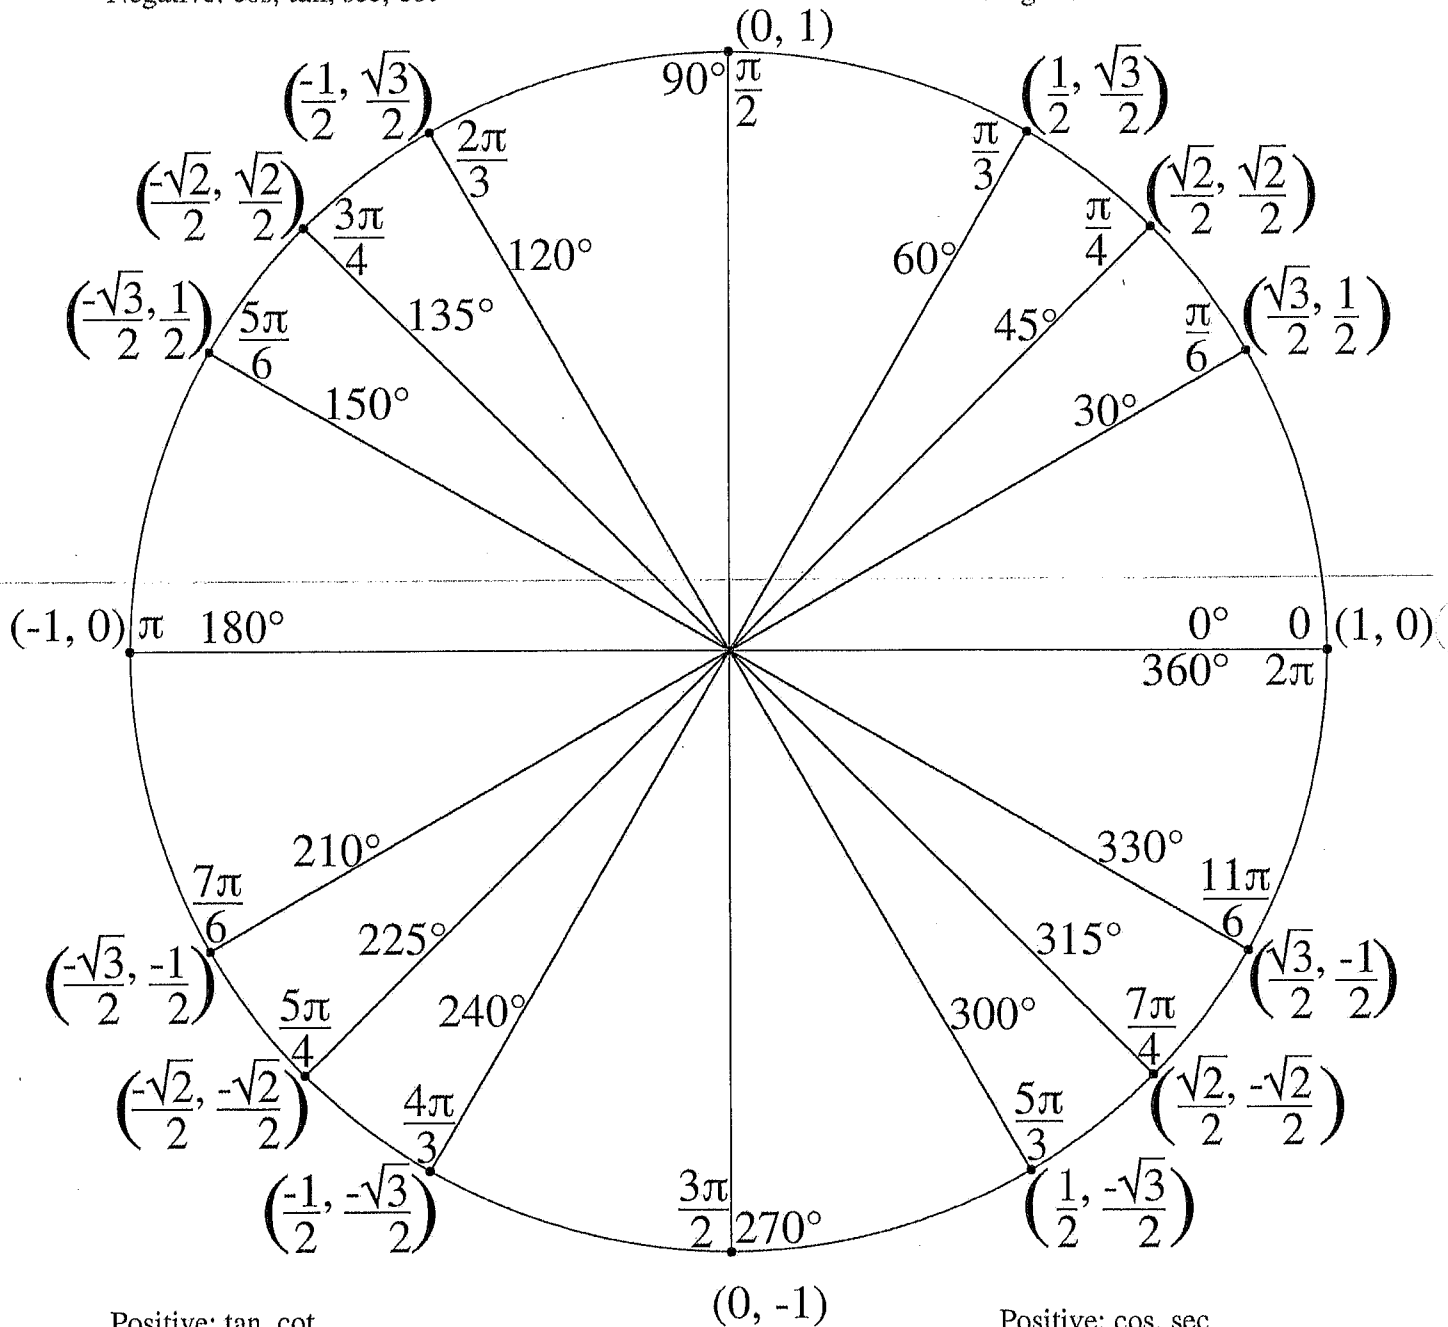

The Unit Circle

Positive: sin, csc
Negative: cos, tan, sec, cot

Positive: sin, cos, tan, sec, csc, cot
Negative: none

Positive: tan, cot
Negative: sin, cos, sec, csc

Positive: cos, sec
Negative: sin, tan, csc, cot